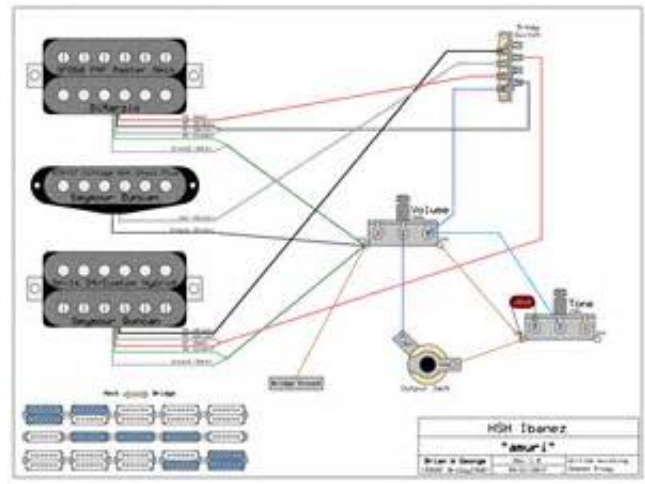

DOWNLOAD 

[Ruckus Zone Planner](#)

[Ruckus Zone Planner](#)

DOWNLOAD 

The RUCKUS Wi-Fi Planner by Yagna is a cloud-based, multi-vendor predictive Wi-Fi site survey tool used by thousands of partners across the globe.. With ZonePlanner Software, network managers can more easily and accurately plan, design, deploy and manage Ruckus Smart WLAN networks in any indoor Powered by AirMagnet technology, ZonePlanner is Ruckus specific Wi-Fi planning and modeling software that integrates unique antenna patterns generated ZonePlanner integrates directional, high-gain antenna patterns derived from BeamFlex, the Ruckus-patented and award-winning smart antenna array, and Ruckus. zone planner upgrade 0001V to 0002V. Part Number: 909-0100-0002. List Price: \$75.00. (Request quote for discounted pricing). Special Order.. Ruckus ZonePlanner (ZP) is a Wi-Fi RF simulation tool which integrates Ruckus Wireless Access Point antenna patterns with the industry-leading AirMagnet Ruckus ZonePlanner (ZP) is a Wi-Fi RF simulation tool which integrates Ruckus ... ZonePlanner has been replaced by the web-based Yagna Wi-Fi Planner.. Trade in your ZonePlanner License for a new Ruckus Wi Fi Planner License and ... a Zone Planner license as well, you are still eligible for the Trade-In program.. In Ruckus Zone Planner, we use Antenna Patterns to depict signal on the heat maps to best design a wireless network. When new access points come out or Ruckus Wireless teams with AirMagnet/Fluke networks to simplify wireless deployment. ... Fluke Networks, to introduce ZonePlanner, a wireless LAN (WLAN) network planning tool ... Wi-Fi Zones To Offload 3G Network Load Powered by AirMagnet® technology, ZonePlanner is Ruckus- specific Wi-Fi planning and modeling software that integrates unique antenna patterns generated Powered by AirMagnet® technology, ZonePlanner is Ruckus-specific Wi-Fi planning and modeling software that integrates unique antenna patterns generated Ruckus ZonePlanner is based on Airmagnet site survey tool. While it is lightened a bit and the only antennae patterns one can use are Ruckus Browse Results: ZonePlanner > Installation. Zone Planner Supported PC OS platforms. OS Platforms that are supported for ZonePlanner (ZP) installation.. Ruckus Wireless, Ruckus, the bark logo, ZoneFlex, FlexMaster, ZoneDirector, SmartMesh, ... This allows APs to establish an LWAPP connection with Zone-.. ZonePlanner integrates Ruckus' patented BeamFlex technology delivering directional, high-gain antenna patterns and combines its award-winning smart antenna ...